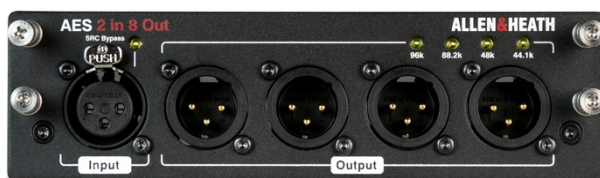

## DLIVE DIGITAL AUDIO CARD

The AES/EBU card is a digital audio interface option for the dLive range.

AES/EBU is an industry standard for digital stereo audio channels.

The AES/EBU card comes in 4 variants of 10out (M-DL-AES10O-A), 2in/8out (M-DL-AES2I8O-A), 4In/6out (M-DL-AES4I6O-A) and 6in/4out (M-DL-AES6I4-A)

### Key Features

- Switchable sample rate on outputs
- SRC on inputs
- 4 configuration option available
- Sync form AES input