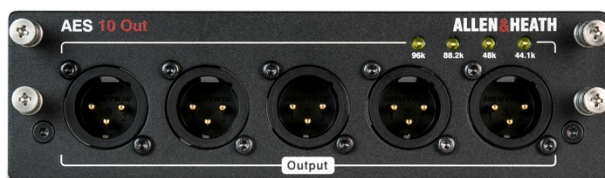

## DLIVE DIGITAL AUDIO CARD

The AES/EBU card is a digital audio interface option for the dLive range.

AES/EBU is an industry standard for digital stereo audio channels.

The AES/EBU card comes in 4 variants of 10out (M-DL-AES10O-A), 2in/8out (M-DL-AES2I8O-A), 4In/6out (M-DL-AES4I6O-A) and 6in/4out (M-DL-AES6I4-A)

### Key Features

- Switchable sample rate on outputs
- SRC on inputs
- 4 configuration option available
- Sync form AES input